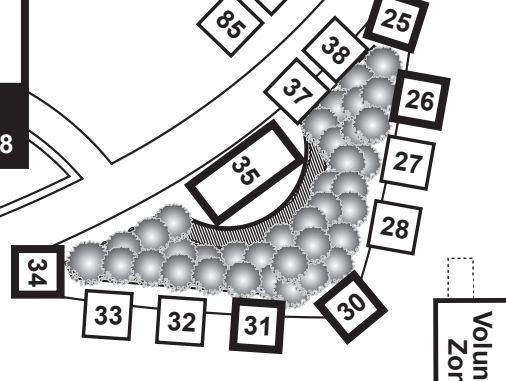

BUFORD HIGHWAY

CATERED BY: **M. Marlow's Tavern**
VIP TENT

VIP RESTROOMS

88 CRAFT BEER TENT
Sponsored by: Taco Mac, Slow Pour, Left Nut Brewing and J.R. Revelry

VENDOR TENTS:

3	Epic Travel Atlanta
4	The Wineryard
10	Big Ass Balloons
11	La Fete Chocolat
14	Quality Ortho Care
17	Vitality Med Spa
18	Maddox Wood Design
21	Uncorked
27	T-Mobile
28	Hello Fresh
32	Wine to Water
33	Edible Arrangements
34	Bar None
37	Voglio
38	Beauty and the Beast Handmade Soaps
41	Annandale Village
44	Top Golf
45	Top Golf
46	Medieval Times
47	Daddy O'Brien's
50	Southern Remodeling
53	Renewals by Anderson
54	K1 Speed
58	Cali Boutique Bus
61	LuLaRoe with Ashton
63	Cloudland Vineyards
65	Vapewares
66	Daily Grit
67	Yours Truly Creations
68	Salon 124 & Genesis Salon

VENDOR TENTS:

71	Peachstate Chili Cook-Off
72	Emerge
73	Buffington Real Estate Group
75	Faith and Water
82	Solis
83	Bullet Roof
84	King of Pops
85	Killer Ink Tattoos

FOOD COURT (A-E)

Dunwoody Café	Luciano's
Yom	O'Charley's
Marco's Pizza	

LAWRENCEVILLE-SUWANEE ROAD

TICKET SALES
VIP ENTRANCE

Stage

Bathrooms

ICE TRUCKS

VIP RESTROOMS

CORNHOLE

VIP SOUTHERN TOURS

Suwanee magazine Merch Tent

Annandale VILLAGE

SPONSORED BY: 88A

CRAFT BEER TENT 88

TABLES

TABLES

BIG PEACH RUNNING CO.

GWINNETT STRIPERS

J.R. REVELRY

CUMMING SMILES DENTISTRY

Beverage SuperStore

Bathrooms

Volunteer Zone
Volunteer Check-in