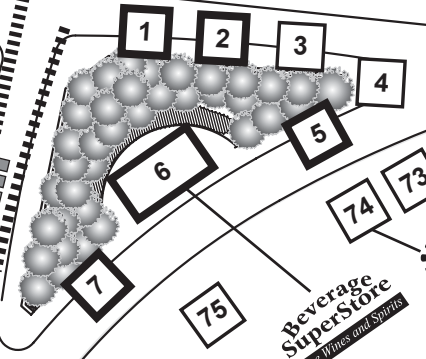

BUFORD HIGHWAY

CATERED BY: **M. Marlow's Tavern**
VIP TENT

VIP RESTROOMS

88 CRAFT BEER TENT
Sponsored by: Taco Mac, Slow Pour, Left Nut Brewing and J.R. Revelry

VENDOR TENTS:

3	Epic Travel Atlanta
4	The Wineryard
10	Big Ass Balloons
11	La Fete Chocolat
14	Quality Ortho Care
17	Vitality Med Spa
18	Maddox Wood Design
21	Uncorked
27	T-Mobile
28	Hello Fresh
32	Wine to Water
33	Edible Arrangements
34	Bar None
37	Voglio
38	Beauty and the Beast Handmade Soaps
41	Annandale Village
44	Top Golf
45	Top Golf
46	Medieval Times
47	Daddy O'Brien's
50	Southern Remodeling
53	Renewals by Anderson
54	K1 Speed
58	Cali Boutique Bus
61	LuLaRoe with Ashton
63	Cloudland Vineyards
65	Vapewares
66	Daily Grit
67	Yours Truly Creations
68	Salon 124 & Genesis Salon

VENDOR TENTS:

71	Peachstate Chili Cook-Off
72	Emerge
73	Buffington Real Estate Group
75	Faith and Water
82	Solis
83	Bullet Roof
84	King of Pops
85	Killer Ink Tattoos

FOOD COURT (A-E)

Dunwoody Café	Luciano's
Yom	O'Charley's
Marco's Pizza	

LAWRENCEVILLE-SUWANEE ROAD

TICKET SALES
VIP ENTRANCE

Stage

Bathrooms

ICE TRUCKS

VIP RESTROOMS

CORNHOLE

VIP SOUTHERN TOURS

Suwanee magazine Merch Tent

Annandale VILLAGE

SPONSORED BY: 88A

CRAFT BEER TENT 88

TABLES

TABLES

BIG PEACH RUNNING CO.

GWINNETT STRIPERS

J.R. REVELRY

CUMMING SMILES DENTISTRY

Beverage SuperStore

Bathrooms

Volunteer Zone
Volunteer Check-in