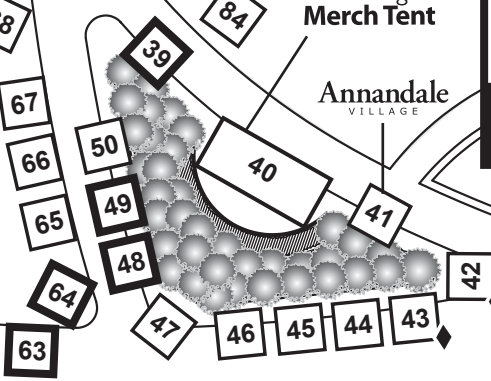

BUFORD HIGHWAY

CATERED BY: **M. Marlow's Tavern**
VIP TENT

VIP RESTROOMS

88 CRAFT BEER TENT
Sponsored by: Taco Mac, Slow Pour, Left Nut Brewing and J.R. Revelry

VENDOR TENTS:

3	Epic Travel Atlanta
4	The Wineryard
10	Big Ass Balloons
11	La Fete Chocolat
14	Quality Ortho Care
17	Vitality Med Spa
18	Maddox Wood Design
21	Uncorked
27	T-Mobile
28	Hello Fresh
32	Wine to Water
33	Edible Arrangements
34	Bar None
37	Voglio
38	Beauty and the Beast Handmade Soaps
41	Annandale Village
44	Top Golf
45	Top Golf
46	Medieval Times
47	Daddy O'Brien's
50	Southern Remodeling
53	Renewals by Anderson
54	K1 Speed
58	Cali Boutique Bus
61	LuLaRoe with Ashton
63	Cloudland Vineyards
65	Vapewares
66	Daily Grit
67	Yours Truly Creations
68	Salon 124 & Genesis Salon

VENDOR TENTS:

71	Peachstate Chili Cook-Off
72	Emerge
73	Buffington Real Estate Group
75	Faith and Water
82	Solis
83	Bullet Roof
84	King of Pops
85	Killer Ink Tattoos

FOOD COURT (A-E)

Dunwoody Café	Luciano's
Yom	O'Charley's
Marco's Pizza	

LAWRENCEVILLE-SUWANEE ROAD

TICKET SALES
VIP ENTRANCE

Stage

Bathrooms

ICE TRUCKS

VIP RESTROOMS

CORNHOLE

VIP SOUTHERN TOURS

Suwanee magazine Merch Tent

Annandale VILLAGE

SPONSORED BY: 88A

CRAFT BEER TENT 88

TABLES

TABLES

BIG PEACH RUNNING CO.

GWINNETT STRIPERS

J.R. REVELRY

CUMMING SMILES DENTISTRY

Beverage SuperStore

Bathrooms

Volunteer Zone
Volunteer Check-in