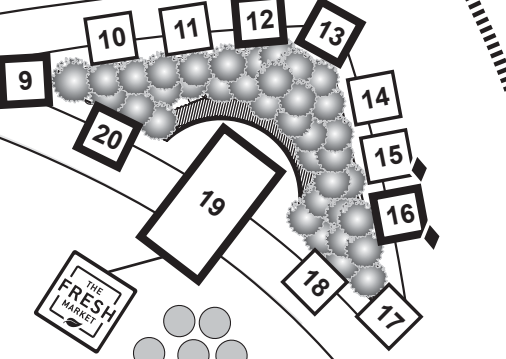

BUFORD HIGHWAY

CATERED BY: **M. Marlow's Tavern**
VIP TENT

VIP RESTROOMS

88 CRAFT BEER TENT
Sponsored by: Taco Mac, Slow Pour, Left Nut Brewing and J.R. Revelry

VENDOR TENTS:

3	Epic Travel Atlanta
4	The Wineryard
10	Big Ass Balloons
11	La Fete Chocolat
14	Quality Ortho Care
17	Vitality Med Spa
18	Maddox Wood Design
21	Uncorked
27	T-Mobile
28	Hello Fresh
32	Wine to Water
33	Edible Arrangements
34	Bar None
37	Voglio
38	Beauty and the Beast Handmade Soaps
41	Annandale Village
44	Top Golf
45	Top Golf
46	Medieval Times
47	Daddy O'Brien's
50	Southern Remodeling
53	Renewals by Anderson
54	K1 Speed
58	Cali Boutique Bus
61	LuLaRoe with Ashton
63	Cloudland Vineyards
65	Vapewares
66	Daily Grit
67	Yours Truly Creations
68	Salon 124 & Genesis Salon

VENDOR TENTS:

71	Peachstate Chili Cook-Off
72	Emerge
73	Buffington Real Estate Group
75	Faith and Water
82	Solis
83	Bullet Roof
84	King of Pops
85	Killer Ink Tattoos

FOOD COURT (A-E)

Dunwoody Café	Luciano's
Yom	O'Charley's
Marco's Pizza	

LAWRENCEVILLE-SUWANEE ROAD

TICKET SALES
VIP ENTRANCE

Stage

Bathrooms

ICE TRUCKS

VIP RESTROOMS

CORNHOLE

VIP SOUTHERN TOURS

Suwanee magazine Merch Tent

Annandale VILLAGE

SPONSORED BY: 88A

CRAFT BEER TENT 88

TABLES

TABLES

BIG PEACH RUNNING CO.

GWINNETT STRIPERS

J.R. REVELRY

CUMMING SMILES DENTISTRY

Beverage SuperStore

Bathrooms

Volunteer Zone
Volunteer Check-in