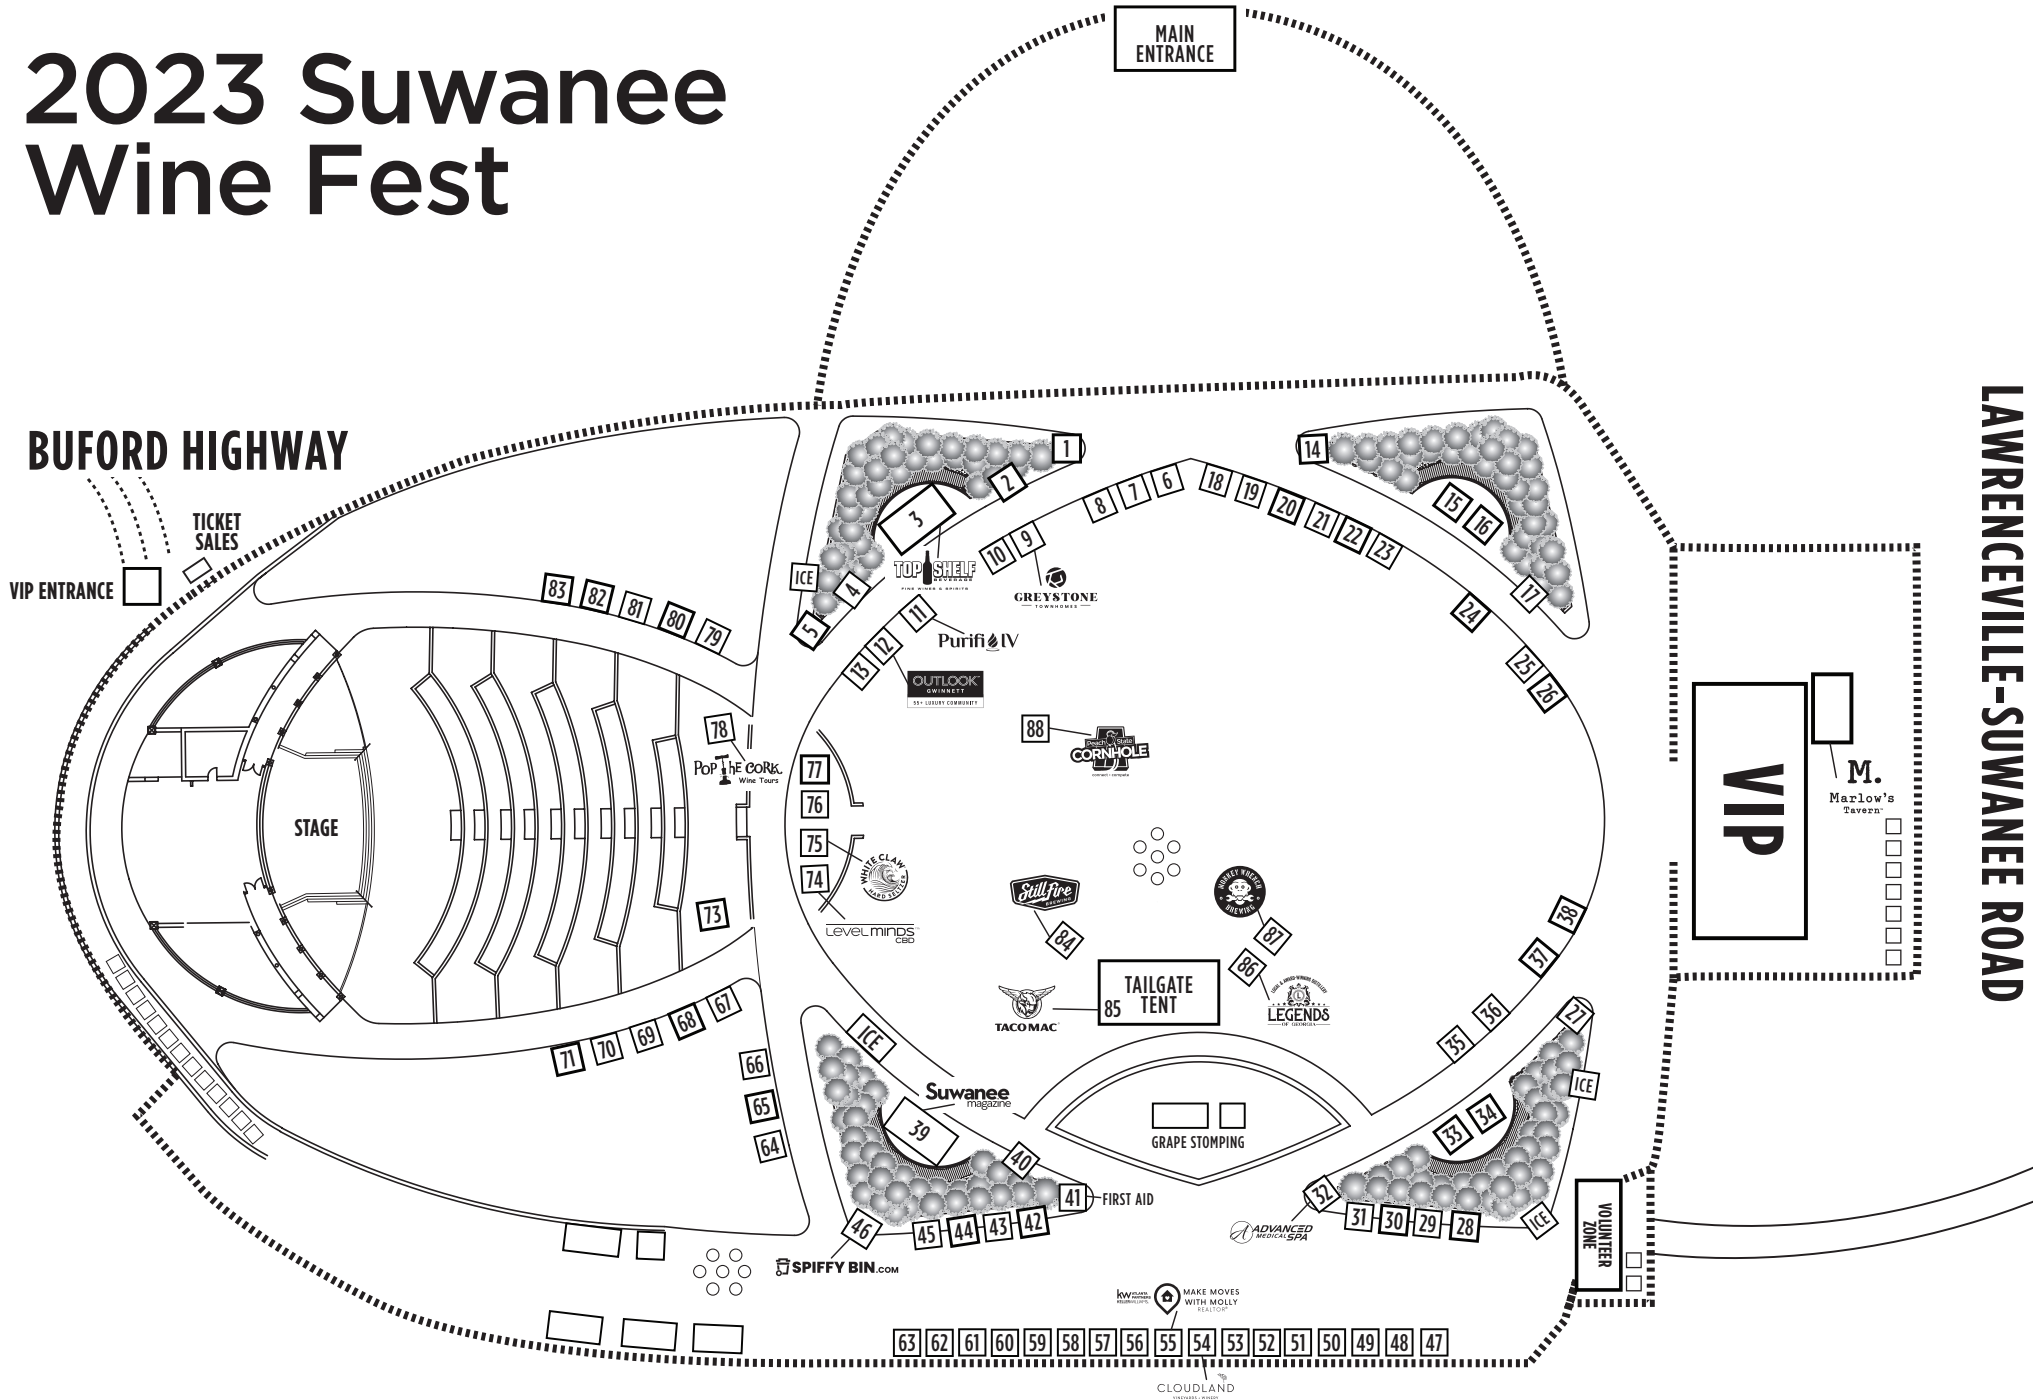

# 2023 Suwanee Wine Fest

BUFORD HIGHWAY

LAWRENCEVILLE-SUWANEE ROAD

MAIN ENTRANCE

VIP ENTRANCE

TICKET SALES

STAGE

VIP

M. Marlow's Tavern

Volunteer Zone

TAILGATE TENT

GRAPE STOMPING

MAKE MOVES WITH MOLLY

CLOUDLAND

83 82 81 80 79

1 2 3 4 5 6 7 8 9 10 11 12 13 14 15 16 17 18 19 20 21 22 23 24 25 26

## FOOD COURT:

SOUTHERN GRACE  
ALL AROUND THE WORLD  
BETO'S  
EGG ROLL BOYZ  
WILD CAUGHT SEAFOOD

# THANK YOU TO OUR SPONSORS

Advanced Medical Spas  
Advanced Urgent Care  
Cloudland Vineyards  
Dimensional Design  
Express Color  
Greystone Suwanee  
Legends Distillery  
Level Minds CBD  
Molly Stone KW  
Monkey Wrench Brewing  
Outlook Gwinnett  
Pop the Cork Wine Tours  
Purifi IV  
Spiffy Bin  
StillFire Brewing  
Suwanee Magazine  
Taco Mac  
Top Shelf Beverage  
White Claw